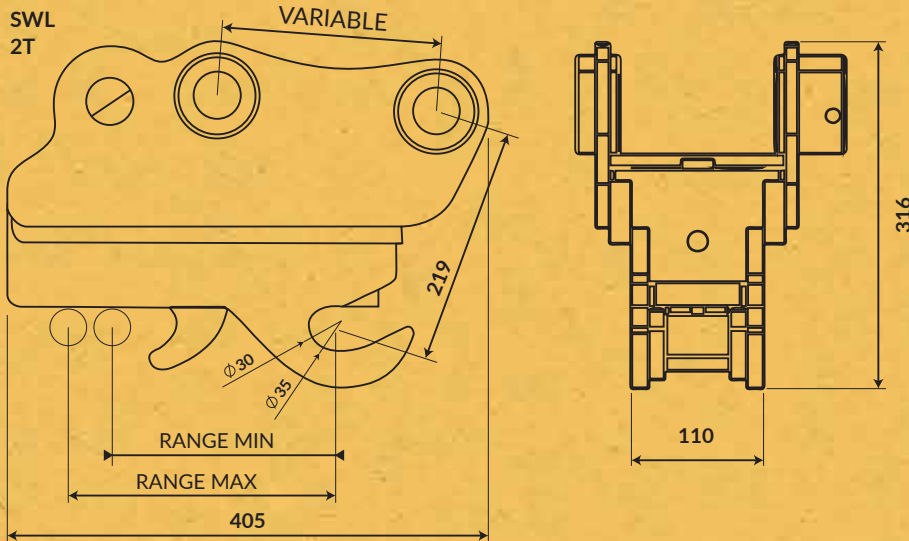

THE 'S' LOCK COUPLER

FULLY AUTOMATIC EXCAVATOR ATTACHMENT PICK UP SYSTEM

2 Tonne Design

The Mini S-Lock Coupler

Features

- OEM approval.
- No internal hoses.
- Twin locking design.
- Only 2 moving parts.
- Compact reliable design.
- Manufactured from Hardox.
- Pick Up Range Options as standard.
- 30mm and 35mm Attachment Pin Pick Up.

All Strickland 'S' Lock couplers cylinders are fitted with a SAFETY CHECK VALVE (Part number BRCHVR1).

2T coupler hydraulic cylinder connection 1/8 BSP Female.

Coupler Spare Parts		
Item#	Item	Part#
2	Cylinder	BR03T
4	Coil Spring	BR03TCS
5	Bolt Pack	BR03TBP
6	X Hook	BKCSLK02MJX1
6	Z Hook	BKCSLK02MJZ1