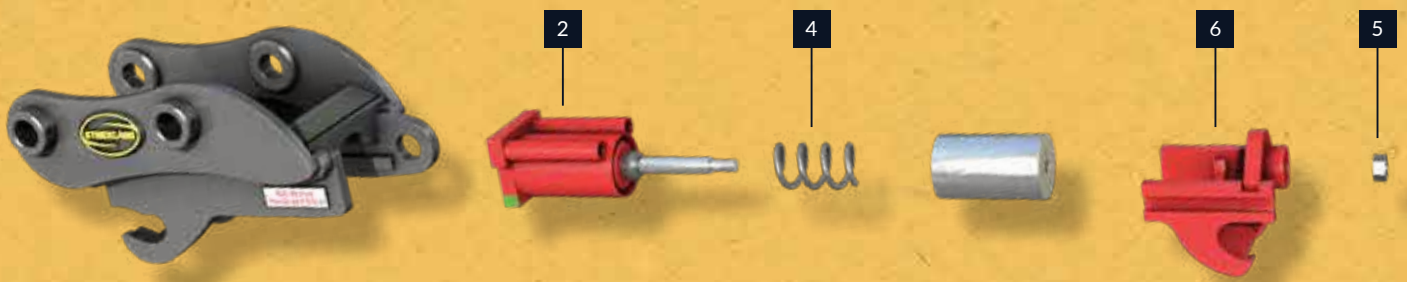

THE 'S' LOCK COUPLER

FULLY AUTOMATIC EXCAVATOR ATTACHMENT PICK UP SYSTEM

2 Tonne Design

The Mini S-Lock Coupler

Features

- OEM approval.
- No internal hoses.
- Twin locking design.
- Only 2 moving parts.
- Compact reliable design.
- Manufactured from Hardox.
- Pick Up Range Options as standard.
- 30mm and 35mm Attachment Pin Pick Up.

Strickland MFG USA
1-866-929-3388
sales@stricklandus.com
www.stricklandus.com

Strickland MFG Ireland
+44 (0) 28 87 749117
sales@slockcoupler.com
www.slockcoupler.com

THE 'S' LOCK COUPLER

NOTE:

Couplers fitted with lifting eyes, must only be used if excavator is equipped with lifting check valves.

All Strickland 'S' Lock couplers cylinders are fitted with a SAFETY CHECK VALVE (Part number BRCHVR1).

2T coupler hydraulic cylinder connection 1/8 BSP Female.

Coupler Spare Parts		
Item#	Item	Part#
2	Cylinder	BR03T
4	Coil Spring	BR03TCS
5	Bolt Pack	BR03TBP
6	X Hook	BKCSLK02MJX1
6	Z Hook	BKCSLK02MJZ1

2T coupler Part Numbers

Kobelco Sk28
TL02SLK40028X1N

KUBOTA U27
TL02SLK42U27X1N

TAKEUCHI TB230
TL02SLK74239Z1N

Part Number Identification

TL	Coupler type Twin Locking
02	Excavator Tonnage
SLK	Model 'S' Lock Coupler
74	Excavator Code
230	Excavator Model Number
Z	Hook Selection
1	Design Revision Number
S	Coupler Pickup Width